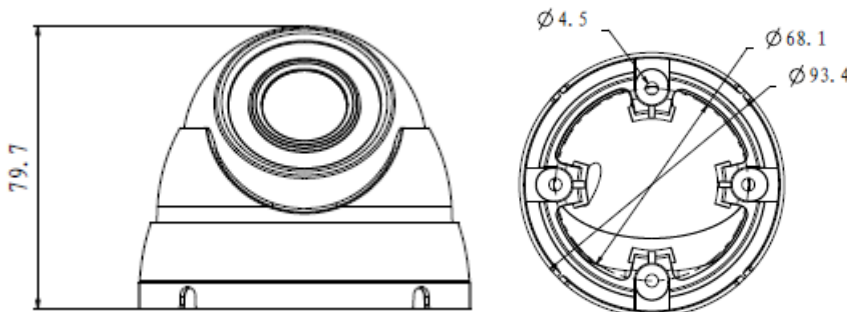

Appearance

- All pictures are simulated.
- Weights and dimensions are approximate.
- Specifications are subject to change without notice.
- These products may be subject to export control regulations.

Important

- Safety Precaution: Carefully read the operating instruction manual before using this product.

DISTRIBUTED BY: