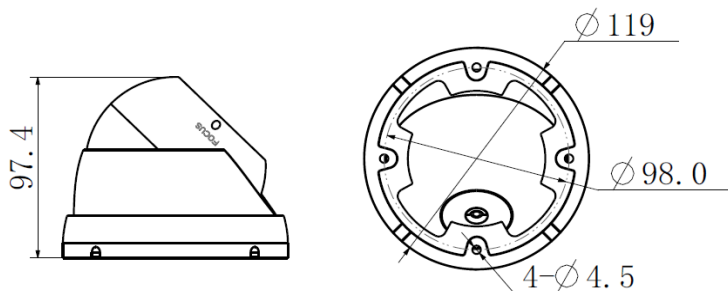

Appearance

Important

- Safety Precaution: Carefully read the operating instruction manual before using this product.

- All pictures are simulated.
- Weights and dimensions are approximate.
- Specifications are subject to change without notice.
- These products may be subject to export control regulations.

DISTRIBUTED BY: